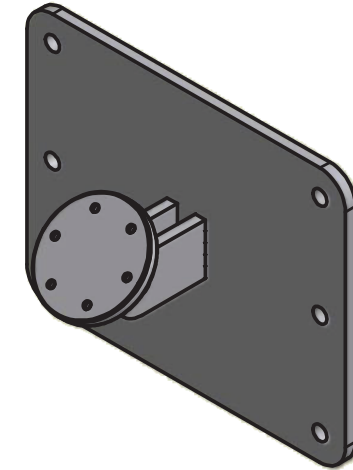

NOTES:

- For use with our range of Interfit Projector Brackets
- Allows bracket to be rotated +/- 90°
- Ideal for raked ceiling or side wall installations
- 1425007W - White
- 1425007B - Black

Manufacturing tolerance +/- 5mm
 All dimensions are in (mm)
 If installed in ceiling always allow for removal for servicing.