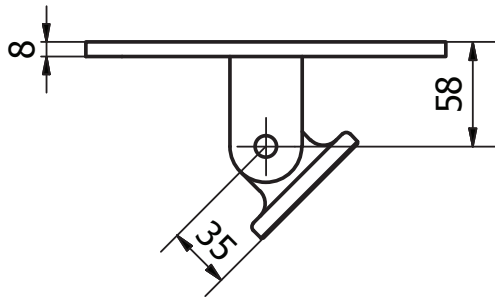

NOTES:

- For use with our range of Interfit Projector Brackets
- Allows bracket to be rotated +/- 90°
- Ideal for raked ceiling or side wall installations
- 1425007W - White
- 1425007B - Black

Manufacturing tolerance +/- 5mm
 All dimensions are in (mm)
 If installed in ceiling always allow for removal for servicing.