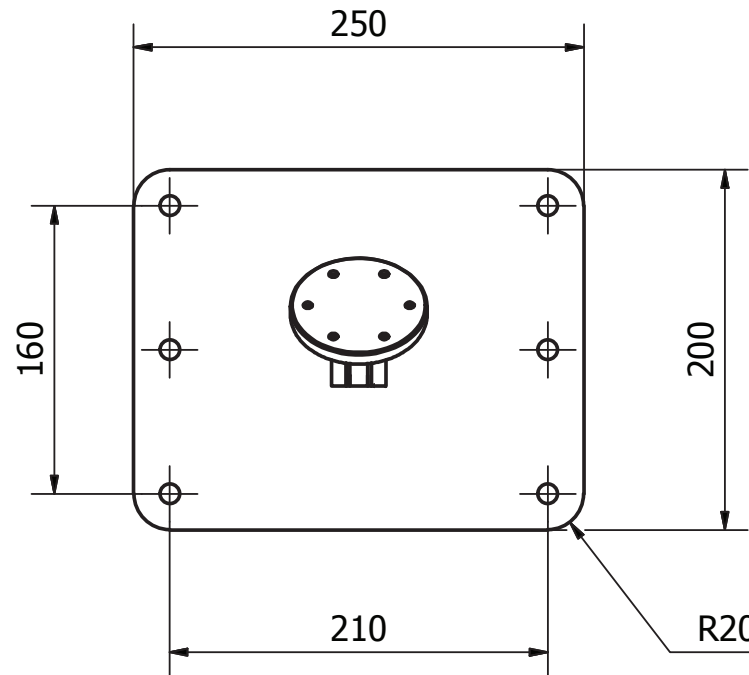

NOTES:

- For use with our range of Interfit Projector Brackets
- Allows bracket to be rotated +/- 90°
- Ideal for raked ceiling or side wall installations
- 1425007W - White
- 1425007B - Black

Manufacturing tolerance +/- 5mm
 All dimensions are in (mm)
 If installed in ceiling always allow for removal for servicing.