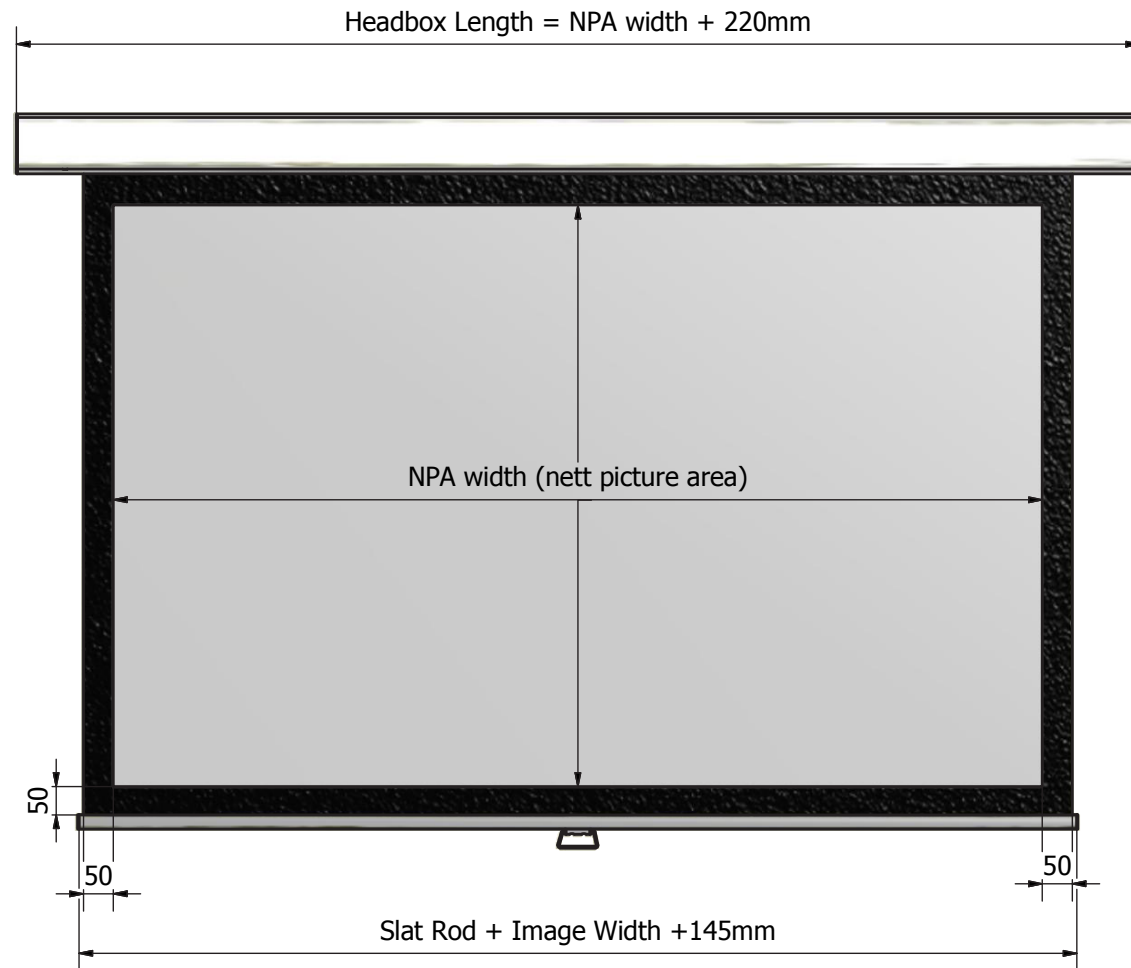

Full technical drawings and installation instructions can be found on our website
Manufacturing tolerance +/-5mm on headbox and slatrod.
All dimensions are in (mm). If installed in ceiling always allow for removal for servicing.

The Concept, Design and Details in this drawing are the property of Screen Technics with whom the copyright resides. They may not be reproduced without written permission of Screen Technics.

Date
09/01/2020

Rev
04