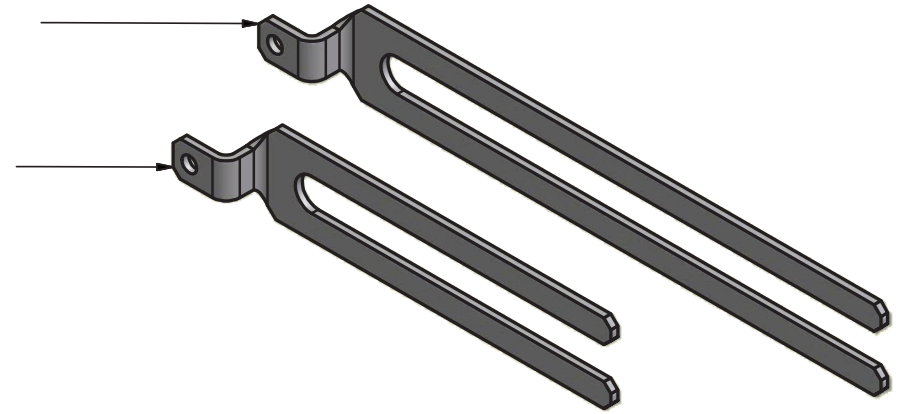

**NOTES:**

- Increases the reach over standard arms by 120mm
- Ideal for those bulky projectors
- Black - 1422000B
- White - 1422000W

Extra Long Spider Arm

Standard Spider Arm

Extra Long Arm Reach 440mm Diameter

Standard Arm Reach 320mm Diameter

Manufacturing tolerance +/- 5mm  
 All dimensions are in (mm)  
 If installed in ceiling always allow for removal for servicing.

The Concept, Design and Details in this drawing are the property of Screen Technics with whom the copyright resides. They may not be reproduced without written permission of Screen Technics.