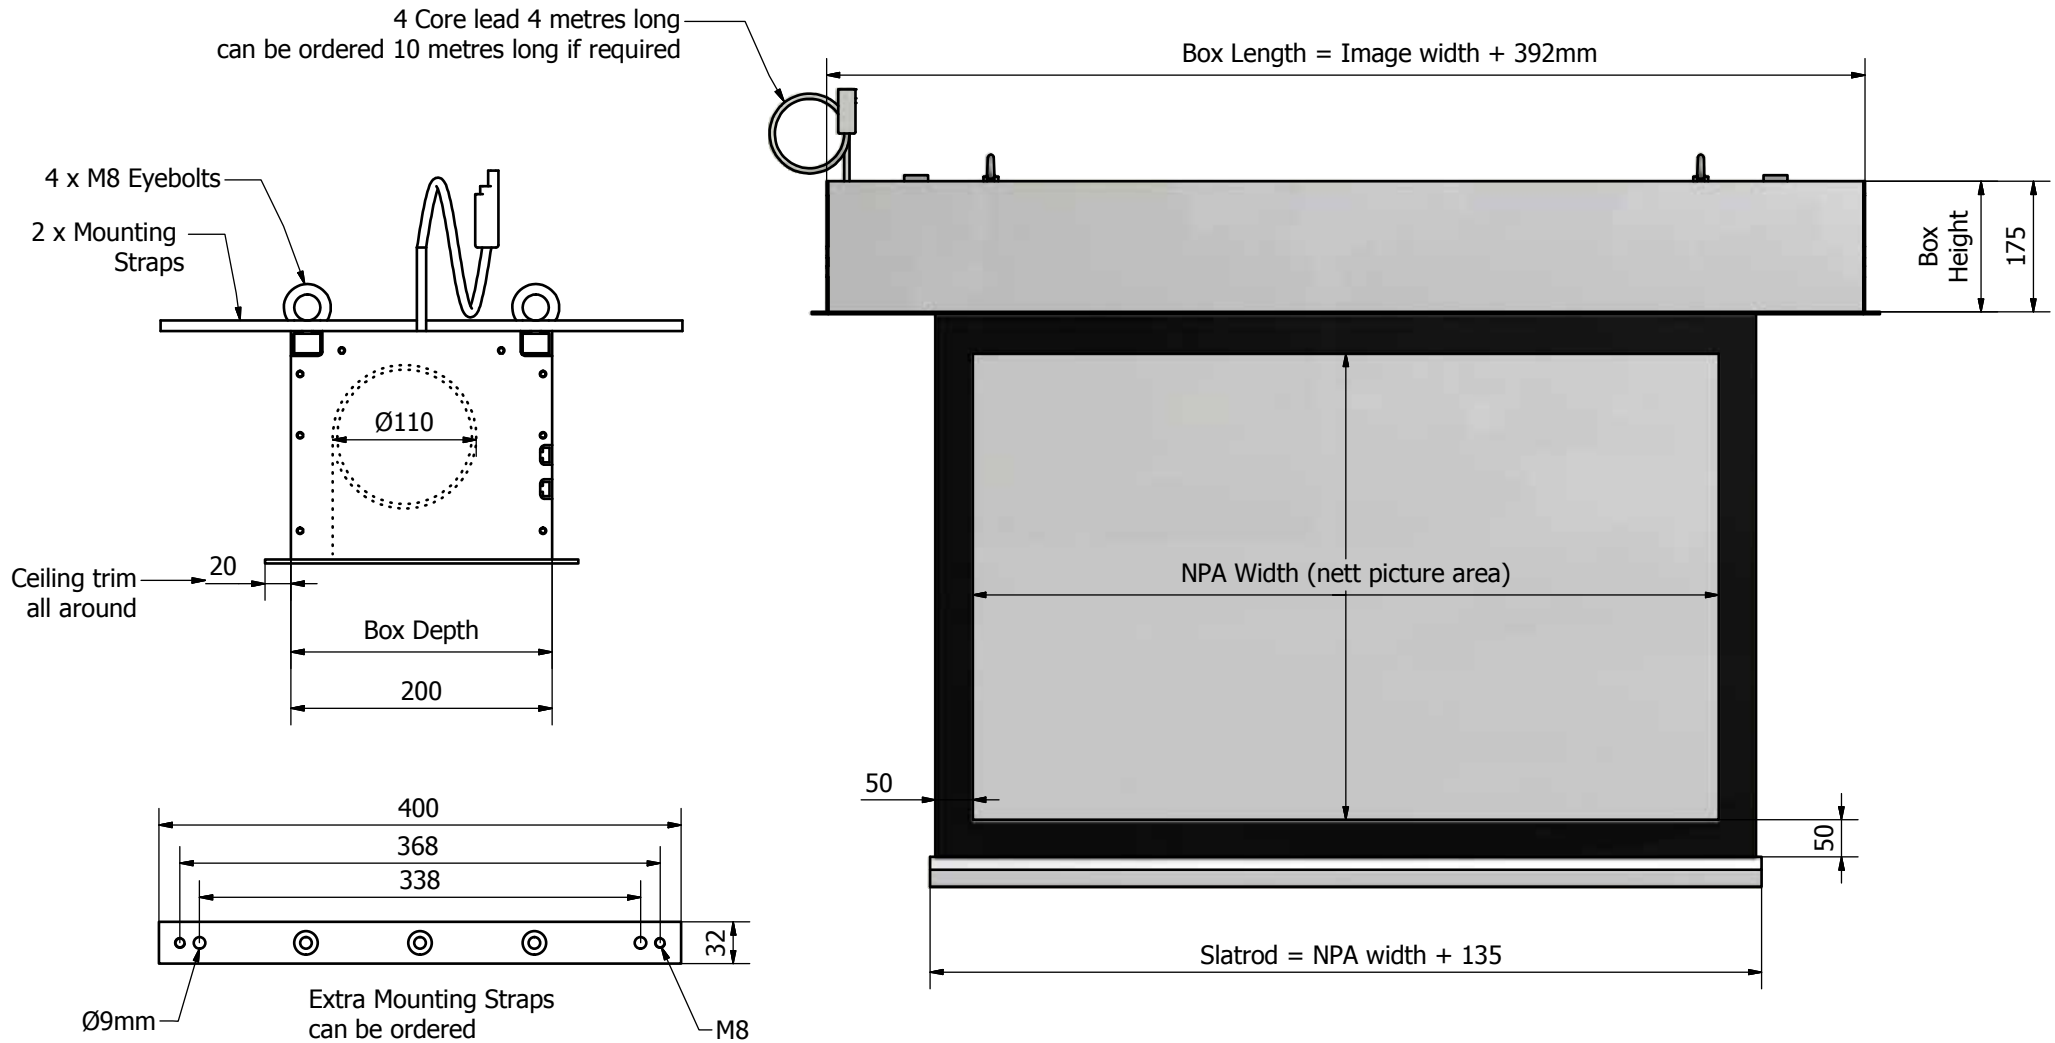

Manufacturing tolerance +/- 5mm on in ceiling box and slatrod
All dimensions are in (mm)
Always allow for removal of screen for servicing.

The Concept, Design and Details in this drawing are the property of Screen Technics with whom the copyright resides. They may not be reproduced without written permission of Screen Technics.

Date	Part Number	Rev
23/05/2024	MFxxxxx-C	03