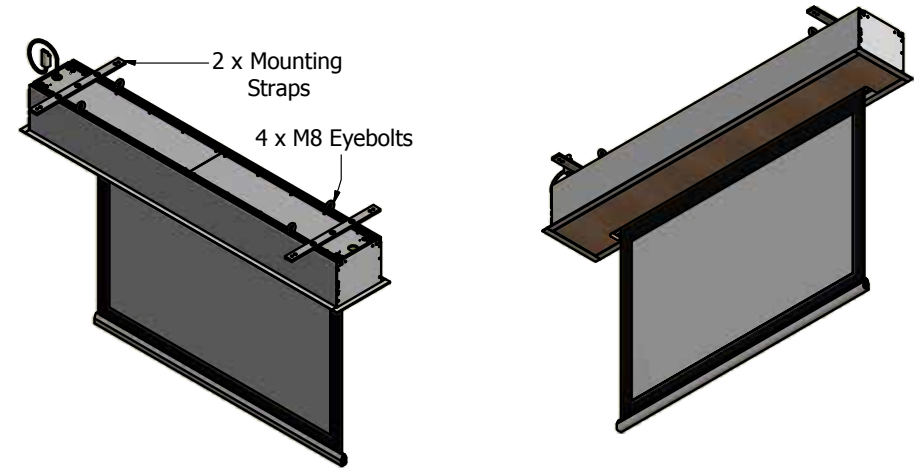

ITEM NO	INCH DIAGONAL	IMAGE SIZE mm	FORMAT	BOX LENGTH mm	BOX HEIGHT mm	BOX DEPTH mm	WEIGHT kg
MF16019-C	160"	2440 x 3250	Video 4:3	3642	175	200	66.0
MF17019-C	170"	2590 x 3454	Video 4:3	3846	175	200	69.0
MF18019-C	180"	2745 x 3660	Video 4:3	4052	175	200	73.0
MF19019-C	190"	2895 x 3860	Video 4:3	4252	175	200	76.0
MF20019-C	200"	3050 x 4065	Video 4:3	4457	175	200	79.0
MF21019-C	210"	3200 x 4265	Video 4:3	4657	175	200	83.0
MF22019-C	220"	3355 x 4470	Video 4:3	4862	175	200	87.0
MF16029-C	160"	1992 x 3542	HDTV 16:9	3942	175	200	69.0
MF17029-C	170"	2117 x 3763	HDTV 16:9	4163	175	200	73.0
MF18029-C	180"	2241 x 3985	HDTV 16:9	4385	175	200	76.0
MF19029-C	190"	2366 x 4206	HDTV 16:9	4606	175	200	80.0
MF20029-C	200"	2491 x 4428	HDTV 16:9	4828	175	200	83.0
MF21029-C	210"	2615 x 4649	HDTV 16:9	5049	175	200	87.0
MF22029-C	220"	2740 x 4870	HDTV 16:9	5270	175	200	91.0
MF16069-C	160"	2154 x 3446	16:10	3846	175	200	68.0
MF17069-C	170"	2289 x 3662	16:10	4062	175	200	72.0
MF18069-C	180"	2423 x 3877	16:10	4277	175	200	75.0
MF19069-C	190"	2558 x 4092	16:10	4492	175	200	79.0
MF20069-C	200"	2692 x 4308	16:10	4708	175	200	82.0
MF21069-C	210"	2827 x 4523	16:10	4923	175	200	86.0
MF22069-C	220"	2962 x 4739	16:10	5139	175	200	90.0

Manufacturing tolerance +/- 5mm on in ceiling box and slatrod
All dimensions are in (mm)
Always allow for removal of screen for servicing.

ARCHITECTS SPECIFICATION

The projection screen shall be an Australian made Screen Technics MasterFit Type C model _____ with Unity White PVC surface and shall be located where indicated on the plans. Installation shall be done in accordance with the manufacturer's instructions.