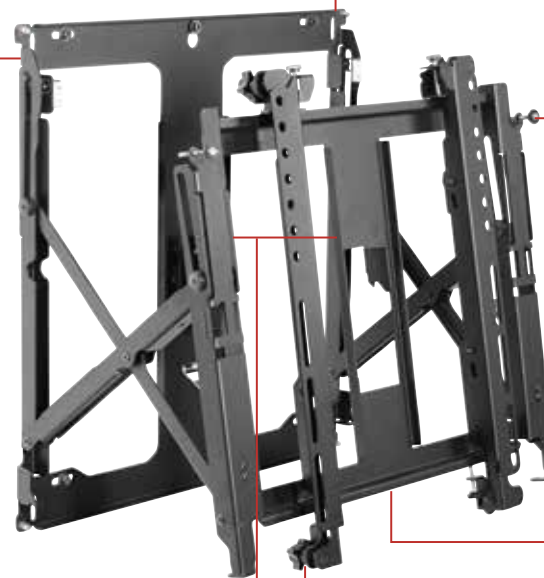

DS-VW755S

Display size
46"-65"

Max load
80lb (36.4kg)

SMARTMOUNT.

Full Service Thin Video Wall Mount with Quick Release

FOR 46" TO 65" DISPLAYS

The DS-VW755S Slim Full Service Video Wall Mount with quick release offers an easy to install solution for landscape and portrait applications. When overall video wall depth is a concern, the DS-VW755S provides ADA compliance when mounting displays measuring 2" deep or less. Designed for quick service access in recessed video wall applications, the DS-VW755S provides versatility demanded by today's integrator. Tool-less micro adjustment at eight points allows the mount to overcome uneven walls, creating a seamless video wall display. Easy display access and quick serviceability make this mount the ultimate video wall mounting solution.

The DS-VW755's quick release functionality provides quick serviceability and convenient display access in recessed applications.

Additional Features

- ✓ Quick release can be disabled with a locking screw to prevent unintentional pop-outs
- ✓ Accommodates displays in landscape and portrait orientation
- ✓ Modular mount for unlimited video wall display configurations
- ✓ Integrated cable management tie-backs make display-to-display cabling simple
- ✓ VESA® 200 x 200 up to 400 x 400mm compliant

■ **ADA COMPLIANT**
When mounting displays measuring $\leq 2.0"$ deep

■ **REUSABLE CUSTOM WALL SPACERS**
Eliminate guesswork and on-site installation calculations

■ **STABILIZING JACK SCREW**
Provides rigid display alignment

■ **EASE OF SERVICE**
Display extends into a negative tilt position

■ **NO TOOLS REQUIRED FOR MICRO-ADJUSTMENT**
Tool-less micro-adjustments at 8 points

■ **QUICK RELEASE MECHANISM**
Convenient display access in recessed applications