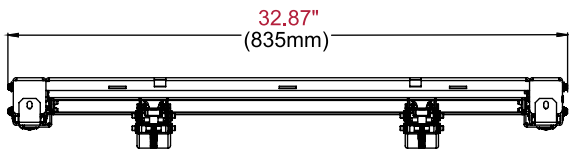

DS-VW795-QR SmartMount® Full Service Video Wall Mount with Quick Release for 65" - 98" Displays

Product Specifications

	DIMENSIONS (W X H X D)	PRODUCT WEIGHT	LOAD CAPACITY	FINISH	AVAILABLE COLORS
DS-VW795-QR	32.87" x 27.58" x 4.09" (835 x 700 x 93-104mm)	40lb (18.1kg)	225lb (102kg)	Textured	Black

Package Specifications

	PACKAGE SIZE (W x H x D)	PACKAGE SHIP WEIGHT	PACKAGE UPC CODE	PACKAGE CONTENTS	UNITS IN PACKAGE
DS-VW795-QR	34.75" x 28.25" x 3.50" (883 x 718 x 89mm)	43lb (19.5kg)	735029301455	Wall mount assembly, mounting attachment rails, fasteners	1

Accessories

ACC-V800X: Adaptor for VESA® 800 x 400mm mounting patterns

All dimensions = inch (mm)

TOP VIEW