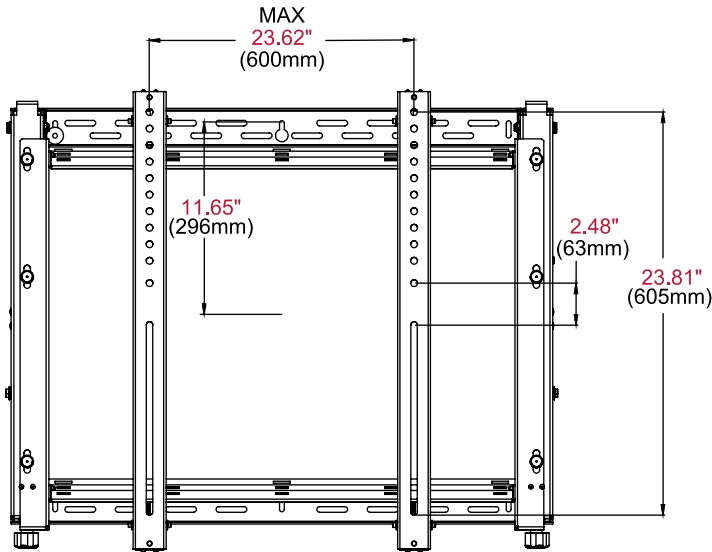

DS-VW795-QR

Display size
65"-98"

Max load
225lb (102kg)

SMARTMOUNT.

Full Service Video Wall Mount with Quick Release

FOR 65" TO 98" DISPLAYS

The DS-VW795-QR full service video wall mount with quick release offers an easy to install and service solution for both landscape and portrait large format displays. Designed for quick service access in recessed video wall applications, the DS-VW795-QR provides versatility demanded by today's integrator. With the quick-release functionality, users have the ability to articulate the display from the wall by gently pressing on the front of the display. Featuring tool-less micro-adjustment at eight points, the mounts can overcome uneven walls to create a seamless video wall display. In addition, custom wall plate spacers eliminating the guesswork and on-site installation calculations and measurement reducing installation time and cost. With no-tool-required micro-adjustments and easy-access to any display for quick serviceability, it's the ultimate video wall mounting solution.

Full service access

Tool-less micro-adjustments

Wall plate spacers (sold separately)

DS-VW795-QR SmartMount® Full Service Video Wall Mount with Quick Release for 65" - 98" Displays

Product Specifications

	DIMENSIONS (W X H X D)	PRODUCT WEIGHT	LOAD CAPACITY	FINISH	AVAILABLE COLORS
DS-VW795-QR	32.87" x 27.58" x 4.09" (835 x 700 x 93-104mm)	40lb (18.1kg)	225lb (102kg)	Textured	Black

Package Specifications

	PACKAGE SIZE (W x H x D)	PACKAGE SHIP WEIGHT	PACKAGE UPC CODE	PACKAGE CONTENTS	UNITS IN PACKAGE
DS-VW795-QR	34.75" x 28.25" x 3.50" (883 x 718 x 89mm)	43lb (19.5kg)	735029301455	Wall mount assembly, mounting attachment rails, fasteners	1

Accessories

ACC-V800X: Adaptor for VESA® 800 x 400mm mounting patterns

All dimensions = inch (mm)

TOP VIEW

FRONT VIEW

SIDE VIEW EXTENDED

SIDE VIEW COLLAPSED

Architect Specifications