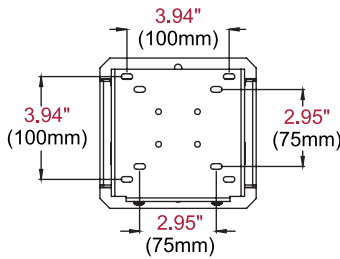

The SF632's design positions the display just 1.02" from the wall, perfect for almost any low-profile application.

Additional Features

- ✓ Slim design positions the display only 1.02" (26mm) from the wall
- ✓ Display adaptor simply slides into the wall plate for quick and easy installation
- ✓ Mount accommodates displays with VESA® 75, 100, 200 x 100, or 200 x 200mm hole patterns
- ✓ Includes all necessary wall and display attachment hardware
- ✓ Integrated security options available
- ✓ Design is UL listed and tested to four times stated load capacity

peerless-AV®

SF632P	SmartMount® Flat Wall Mount for 22" to 40" Displays - standard models
SF632	SmartMount® Flat Wall Mount for 22" to 40" Displays - security models

Product Specifications

	DIMENSIONS (W x H x D)	PRODUCT WEIGHT	LOAD CAPACITY	FINISH	AVAILABLE COLORS
SF632(P)	8.75" x 8.75" x 1.02" (222 x 222 x 26mm)	2.85lb (1.29kg)	115lb (52kg)	Scratch resistant fused epoxy	Semi-gloss black

Package Specifications

	PACKAGE SIZE (W x H x D)	PACKAGE SHIP WEIGHT	PACKAGE UPC CODE	PACKAGE CONTENTS	UNITS IN PACKAGE
SF632(P)	11.38" x 3.60" x 10.50" (289 x 91 x 267mm)	3.8lb (1.7kg)	SF632: 735029241 621 SF632P: 735029241 645	Wall mount, wall and display installation hardware, installation instructions	1

Accessories

ACC215: Metal Stud Fastener Kit

All dimensions = inch (mm)

**FRONT VIEW
VESA 75/100**

**SIDE VIEW
VESA 75/100**

**WALL PLATE
DETAIL**

**FRONT VIEW
VESA 100/200**

**SIDE VIEW
VESA 100/200**