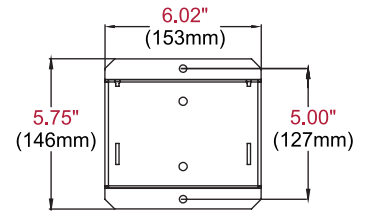

peerless-AV®

SF632P	SmartMount® Flat Wall Mount for 22" to 40" Displays - standard models
SF632	SmartMount® Flat Wall Mount for 22" to 40" Displays - security models

Product Specifications

	DIMENSIONS (W x H x D)	PRODUCT WEIGHT	LOAD CAPACITY	FINISH	AVAILABLE COLORS
SF632(P)	8.75" x 8.75" x 1.02" (222 x 222 x 26mm)	2.85lb (1.29kg)	115lb (52kg)	Scratch resistant fused epoxy	Semi-gloss black

Package Specifications

	PACKAGE SIZE (W x H x D)	PACKAGE SHIP WEIGHT	PACKAGE UPC CODE	PACKAGE CONTENTS	UNITS IN PACKAGE
SF632(P)	11.38" x 3.60" x 10.50" (289 x 91 x 267mm)	3.8lb (1.7kg)	SF632: 735029241 621 SF632P: 735029241 645	Wall mount, wall and display installation hardware, installation instructions	1

Accessories

ACC215: Metal Stud Fastener Kit

All dimensions = inch (mm)

**FRONT VIEW
VESA 75/100**

**SIDE VIEW
VESA 75/100**

**WALL PLATE
DETAIL**

**FRONT VIEW
VESA 100/200**

**SIDE VIEW
VESA 100/200**