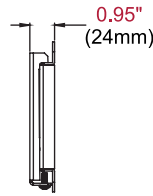

The SF632's design positions the display just 1.02" from the wall, perfect for almost any low-profile application.

Additional Features

- ✓ Slim design positions the display only 1.02" (26mm) from the wall
- ✓ Display adaptor simply slides into the wall plate for quick and easy installation
- ✓ Mount accommodates displays with VESA® 75, 100, 200 x 100, or 200 x 200mm hole patterns
- ✓ Includes all necessary wall and display attachment hardware
- ✓ Integrated security options available
- ✓ Design is UL listed and tested to four times stated load capacity

peerless-AV®

SF632P	SmartMount® Flat Wall Mount for 22" to 40" Displays - standard models
SF632	SmartMount® Flat Wall Mount for 22" to 40" Displays - security models

Product Specifications

	DIMENSIONS (W x H x D)	PRODUCT WEIGHT	LOAD CAPACITY	FINISH	AVAILABLE COLORS
SF632(P)	8.75" x 8.75" x 1.02" (222 x 222 x 26mm)	2.85lb (1.29kg)	115lb (52kg)	Scratch resistant fused epoxy	Semi-gloss black

Package Specifications

	PACKAGE SIZE (W x H x D)	PACKAGE SHIP WEIGHT	PACKAGE UPC CODE	PACKAGE CONTENTS	UNITS IN PACKAGE
SF632(P)	11.38" x 3.60" x 10.50" (289 x 91 x 267mm)	3.8lb (1.7kg)	SF632: 735029241 621 SF632P: 735029241 645	Wall mount, wall and display installation hardware, installation instructions	1

Accessories

ACC215: Metal Stud Fastener Kit

All dimensions = inch (mm)

**FRONT VIEW
VESA 75/100**

**SIDE VIEW
VESA 75/100**

**WALL PLATE
DETAIL**

**FRONT VIEW
VESA 100/200**

**SIDE VIEW
VESA 100/200**