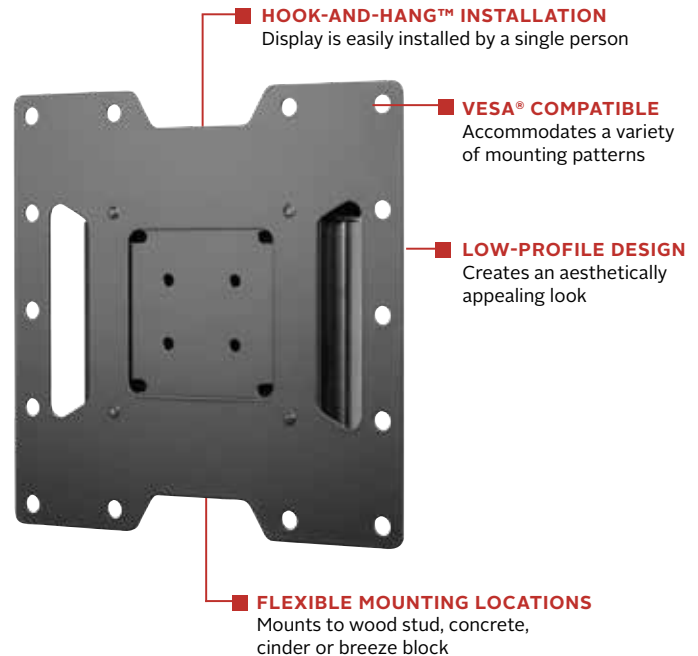

SF632(P)

Display size
22"- 40"

Max load
115lb (52kg)

SMARTMOUNT

Flat Wall Mount

FOR 22" TO 40" DISPLAYS

The SmartMount® Flat Wall Mount series offers the most versatile installation features and mounting options. The SF632(P) models low-profile design offers the sleek, aesthetically pleasing look to fit into any décor. Security screws provided in the SF632 model deter tampering and theft. The display can now simply be installed by a single person with the Hook-and-Hang™ system. The Easy-Glide™ adaptors hook onto the wall plate for an overall quick, simple, and secure installation.

The SF632's design positions the display just 1.02" from the wall, perfect for almost any low-profile application.

Additional Features

- ✓ Slim design positions the display only 1.02" (26mm) from the wall
- ✓ Display adaptor simply slides into the wall plate for quick and easy installation
- ✓ Mount accommodates displays with VESA® 75, 100, 200 x 100, or 200 x 200mm hole patterns
- ✓ Includes all necessary wall and display attachment hardware
- ✓ Integrated security options available
- ✓ Design is UL listed and tested to four times stated load capacity

peerless-AV®

SF632P	SmartMount® Flat Wall Mount for 22" to 40" Displays - standard models
SF632	SmartMount® Flat Wall Mount for 22" to 40" Displays - security models

Product Specifications

	DIMENSIONS (W x H x D)	PRODUCT WEIGHT	LOAD CAPACITY	FINISH	AVAILABLE COLORS
SF632(P)	8.75" x 8.75" x 1.02" (222 x 222 x 26mm)	2.85lb (1.29kg)	115lb (52kg)	Scratch resistant fused epoxy	Semi-gloss black

Package Specifications

	PACKAGE SIZE (W x H x D)	PACKAGE SHIP WEIGHT	PACKAGE UPC CODE	PACKAGE CONTENTS	UNITS IN PACKAGE
SF632(P)	11.38" x 3.60" x 10.50" (289 x 91 x 267mm)	3.8lb (1.7kg)	SF632: 735029241 621 SF632P: 735029241 645	Wall mount, wall and display installation hardware, installation instructions	1