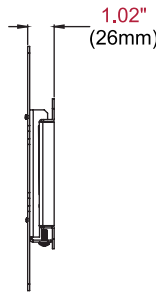

SF632(P)

Display size
22"- 40"

Max load
115lb (52kg)

SMARTMOUNT

Flat Wall Mount

FOR 22" TO 40" DISPLAYS

The SmartMount® Flat Wall Mount series offers the most versatile installation features and mounting options. The SF632(P) models low-profile design offers the sleek, aesthetically pleasing look to fit into any décor. Security screws provided in the SF632 model deter tampering and theft. The display can now simply be installed by a single person with the Hook-and-Hang™ system. The Easy-Glide™ adaptors hook onto the wall plate for an overall quick, simple, and secure installation.

peerless-AV®

SF632P	SmartMount® Flat Wall Mount for 22" to 40" Displays - standard models
SF632	SmartMount® Flat Wall Mount for 22" to 40" Displays - security models

Product Specifications

	DIMENSIONS (W x H x D)	PRODUCT WEIGHT	LOAD CAPACITY	FINISH	AVAILABLE COLORS
SF632(P)	8.75" x 8.75" x 1.02" (222 x 222 x 26mm)	2.85lb (1.29kg)	115lb (52kg)	Scratch resistant fused epoxy	Semi-gloss black

Package Specifications

	PACKAGE SIZE (W x H x D)	PACKAGE SHIP WEIGHT	PACKAGE UPC CODE	PACKAGE CONTENTS	UNITS IN PACKAGE
SF632(P)	11.38" x 3.60" x 10.50" (289 x 91 x 267mm)	3.8lb (1.7kg)	SF632: 735029241 621 SF632P: 735029241 645	Wall mount, wall and display installation hardware, installation instructions	1

Accessories

ACC215: Metal Stud Fastener Kit

All dimensions = inch (mm)

**FRONT VIEW
VESA 75/100**

**SIDE VIEW
VESA 75/100**

**WALL PLATE
DETAIL**

**FRONT VIEW
VESA 100/200**

**SIDE VIEW
VESA 100/200**