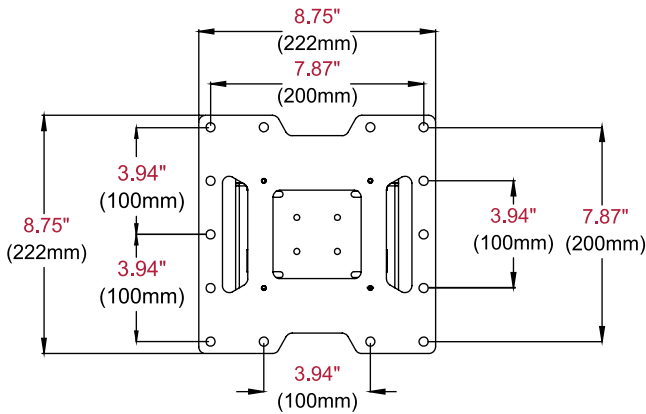

The SF632's design positions the display just 1.02" from the wall, perfect for almost any low-profile application.

Additional Features

- ✓ Slim design positions the display only 1.02" (26mm) from the wall
- ✓ Display adaptor simply slides into the wall plate for quick and easy installation
- ✓ Mount accommodates displays with VESA® 75, 100, 200 x 100, or 200 x 200mm hole patterns
- ✓ Includes all necessary wall and display attachment hardware
- ✓ Integrated security options available
- ✓ Design is UL listed and tested to four times stated load capacity

peerless-AV®

SF632P	SmartMount® Flat Wall Mount for 22" to 40" Displays - standard models
SF632	SmartMount® Flat Wall Mount for 22" to 40" Displays - security models

Product Specifications

	DIMENSIONS (W x H x D)	PRODUCT WEIGHT	LOAD CAPACITY	FINISH	AVAILABLE COLORS
SF632(P)	8.75" x 8.75" x 1.02" (222 x 222 x 26mm)	2.85lb (1.29kg)	115lb (52kg)	Scratch resistant fused epoxy	Semi-gloss black

Package Specifications

	PACKAGE SIZE (W x H x D)	PACKAGE SHIP WEIGHT	PACKAGE UPC CODE	PACKAGE CONTENTS	UNITS IN PACKAGE
SF632(P)	11.38" x 3.60" x 10.50" (289 x 91 x 267mm)	3.8lb (1.7kg)	SF632: 735029241 621 SF632P: 735029241 645	Wall mount, wall and display installation hardware, installation instructions	1

Accessories

ACC215: Metal Stud Fastener Kit

All dimensions = inch (mm)

**FRONT VIEW
VESA 75/100**

**SIDE VIEW
VESA 75/100**

**WALL PLATE
DETAIL**

**FRONT VIEW
VESA 100/200**

**SIDE VIEW
VESA 100/200**