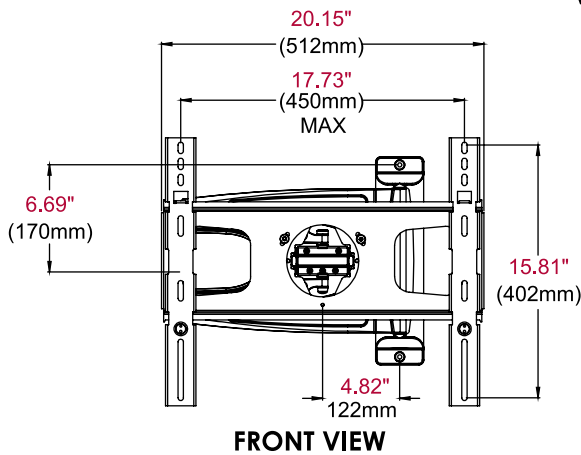

SUA746PU: Ultra Slim Articulating Wall Arm for 32" to 50" Ultra-thin Displays

Product Specifications

	DIMENSIONS (W x H x D)	PRODUCT WEIGHT	LOAD CAPACITY	FINISH	AVAILABLE COLORS
SUA746PU	20.15" x 16.75" x 1.35"-24.25" (512 x 425 x 34-616mm)	12.25lb (5.56kg)	60lb (27kg)	Gloss	Black

Package Specifications

	PACKAGE SIZE (W x H x D)	PACKAGE SHIP WEIGHT	PACKAGE UPC CODE	PACKAGE CONTENTS	UNITS IN PACKAGE
SUA746PU	14.25" x 2.63" x 21.00" (362 x 67 x 533mm)	14lb (6.35lb)	735029282068	Mount, attachment hardware for display and wall, instructions	1

Accessories

- **ACC919:** Security Fasteners
- **ACC-SB:** Soundbar/Center Channel Accessory Mount

All dimensions = inch (mm)

ARCHITECTS SPECIFICATIONS

The Ultra Slim Articulating Wall Arm shall be a Peerless-AV model SUA746PU and shall be located where indicated on the plans. It shall feature scratch resistant black fused epoxy finish. Assembly and installation shall be done according to instructions provided by the manufacturer.