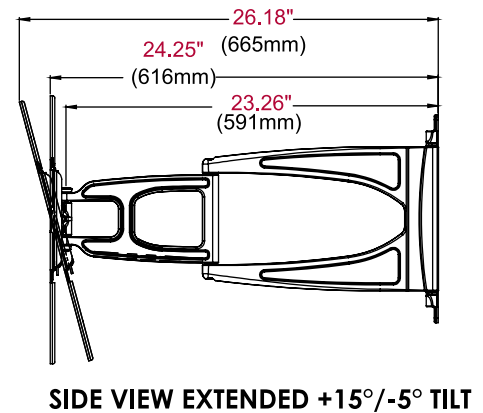

SUA746PU: Ultra Slim Articulating Wall Arm for 32" to 50" Ultra-thin Displays

Product Specifications

	DIMENSIONS (W x H x D)	PRODUCT WEIGHT	LOAD CAPACITY	FINISH	AVAILABLE COLORS
SUA746PU	20.15" x 16.75" x 1.35"-24.25" (512 x 425 x 34-616mm)	12.25lb (5.56kg)	60lb (27kg)	Gloss	Black

Package Specifications

	PACKAGE SIZE (W x H x D)	PACKAGE SHIP WEIGHT	PACKAGE UPC CODE	PACKAGE CONTENTS	UNITS IN PACKAGE
SUA746PU	14.25" x 2.63" x 21.00" (362 x 67 x 533mm)	14lb (6.35lb)	735029282068	Mount, attachment hardware for display and wall, instructions	1

Accessories

- **ACC919:** Security Fasteners
- **ACC-SB:** Soundbar/Center Channel Accessory Mount

All dimensions = inch (mm)

ARCHITECTS SPECIFICATIONS

The Ultra Slim Articulating Wall Arm shall be a Peerless-AV model SUA746PU and shall be located where indicated on the plans. It shall feature scratch resistant black fused epoxy finish. Assembly and installation shall be done according to instructions provided by the manufacturer.