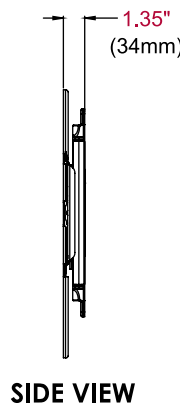

SUA746PU: Ultra Slim Articulating Wall Arm for 32" to 50" Ultra-thin Displays

Product Specifications

	DIMENSIONS (W x H x D)	PRODUCT WEIGHT	LOAD CAPACITY	FINISH	AVAILABLE COLORS
SUA746PU	20.15" x 16.75" x 1.35"-24.25" (512 x 425 x 34-616mm)	12.25lb (5.56kg)	60lb (27kg)	Gloss	Black

Package Specifications

	PACKAGE SIZE (W x H x D)	PACKAGE SHIP WEIGHT	PACKAGE UPC CODE	PACKAGE CONTENTS	UNITS IN PACKAGE
SUA746PU	14.25" x 2.63" x 21.00" (362 x 67 x 533mm)	14lb (6.35lb)	735029282068	Mount, attachment hardware for display and wall, instructions	1

Accessories

- **ACC919:** Security Fasteners
- **ACC-SB:** Soundbar/Center Channel Accessory Mount

All dimensions = inch (mm)

ARCHITECTS SPECIFICATIONS

The Ultra Slim Articulating Wall Arm shall be a Peerless-AV model SUA746PU and shall be located where indicated on the plans. It shall feature scratch resistant black fused epoxy finish. Assembly and installation shall be done according to instructions provided by the manufacturer.