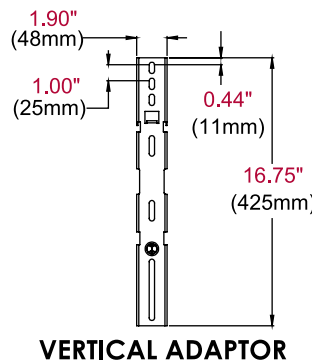

SUA746PU: Ultra Slim Articulating Wall Arm for 32" to 50" Ultra-thin Displays

Product Specifications

	DIMENSIONS (W x H x D)	PRODUCT WEIGHT	LOAD CAPACITY	FINISH	AVAILABLE COLORS
SUA746PU	20.15" x 16.75" x 1.35"-24.25" (512 x 425 x 34-616mm)	12.25lb (5.56kg)	60lb (27kg)	Gloss	Black

Package Specifications

	PACKAGE SIZE (W x H x D)	PACKAGE SHIP WEIGHT	PACKAGE UPC CODE	PACKAGE CONTENTS	UNITS IN PACKAGE
SUA746PU	14.25" x 2.63" x 21.00" (362 x 67 x 533mm)	14lb (6.35lb)	735029282068	Mount, attachment hardware for display and wall, instructions	1

Accessories

- **ACC919:** Security Fasteners
- **ACC-SB:** Soundbar/Center Channel Accessory Mount

All dimensions = inch (mm)

ARCHITECTS SPECIFICATIONS

The Ultra Slim Articulating Wall Arm shall be a Peerless-AV model SUA746PU and shall be located where indicated on the plans. It shall feature scratch resistant black fused epoxy finish. Assembly and installation shall be done according to instructions provided by the manufacturer.