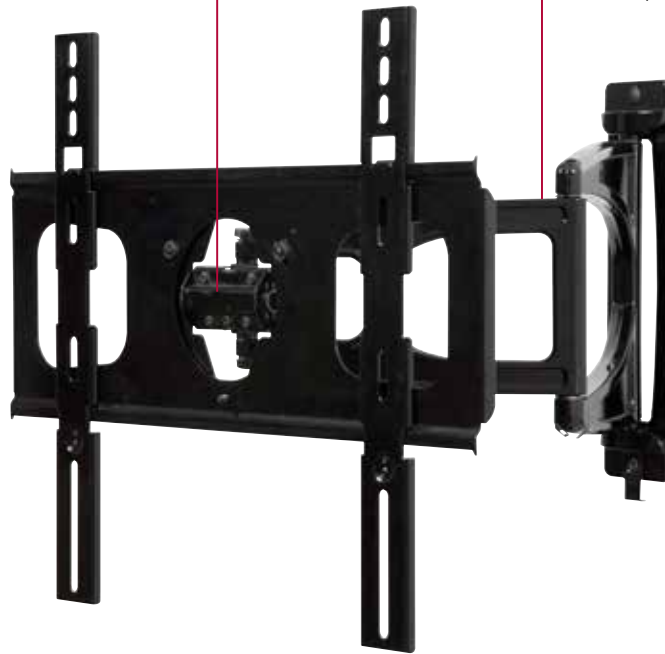

SUA746PU

Ultra Slim Articulating Wall Arm

For 32" to 50" Ultra-thin Displays*

This slim articulating mount transforms the viewing experience from ordinary to extraordinary. Ultra-thin displays give the room a contemporary look, but only when married to an ultra-slim mount that allows the maintenance of the ultra-thin aesthetic and still position the display at the best viewing angle. Brilliant in its simplicity and ease of installation, the mount's functionality is optimized through its remarkable arm extension and swiveling hinge. Now you can create the perfect viewing angle and truly achieve the ultra-thin experience at the same time.

Display size: 32"-50"

Max load: 60lb (27kg)

FEATURES

- Universal mount fits displays with mounting hole patterns up to 450 x 402mm (17.73" x 15.81") and VESA® 200 x 100, 200 x 200, 400 x 200 and 400 x 400mm compliant
- Arm retracts to only 1.35" (34mm) and extends up to 24.25" (616mm) from the wall
- +15/-5° of One-Touch™ tilt allows for ideal viewing angles without the use of tools
- Up to ±90° of side-to-side swivel
- ±5° of roll offers a simple way to horizontally level the display post-installation
- Two-screw wall attachment allows for a fast installation

EFFORTLESS MOTION

One-Touch™ tilt allows for ideal viewing angles with ease

FROM NOTHING TO EVERYTHING

Arm retracts to only 1.35" (34mm) and extends up to 24.25" (616mm) from the wall

Fully extended

Flat against the wall

Improved tilt hinge

* Designed exclusively for use with ultra-thin displays 2" (51mm) deep or less

Patented. Design Patent No. D654,065. Utility Patent No. 8,561,955.

CLICK: peerless-av.com

CALL: 800.865.2112