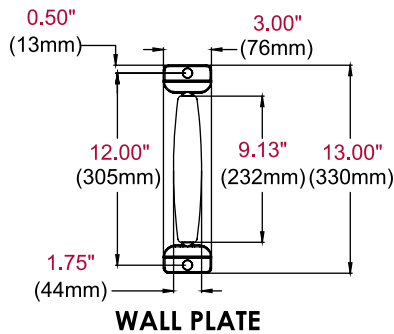

SUA746PU: Ultra Slim Articulating Wall Arm for 32" to 50" Ultra-thin Displays

Product Specifications

	DIMENSIONS (W x H x D)	PRODUCT WEIGHT	LOAD CAPACITY	FINISH	AVAILABLE COLORS
SUA746PU	20.15" x 16.75" x 1.35"-24.25" (512 x 425 x 34-616mm)	12.25lb (5.56kg)	60lb (27kg)	Gloss	Black

Package Specifications

	PACKAGE SIZE (W x H x D)	PACKAGE SHIP WEIGHT	PACKAGE UPC CODE	PACKAGE CONTENTS	UNITS IN PACKAGE
SUA746PU	14.25" x 2.63" x 21.00" (362 x 67 x 533mm)	14lb (6.35lb)	735029282068	Mount, attachment hardware for display and wall, instructions	1

Accessories

- **ACC919:** Security Fasteners
- **ACC-SB:** Soundbar/Center Channel Accessory Mount

All dimensions = inch (mm)

ARCHITECTS SPECIFICATIONS

The Ultra Slim Articulating Wall Arm shall be a Peerless-AV model SUA746PU and shall be located where indicated on the plans. It shall feature scratch resistant black fused epoxy finish. Assembly and installation shall be done according to instructions provided by the manufacturer.