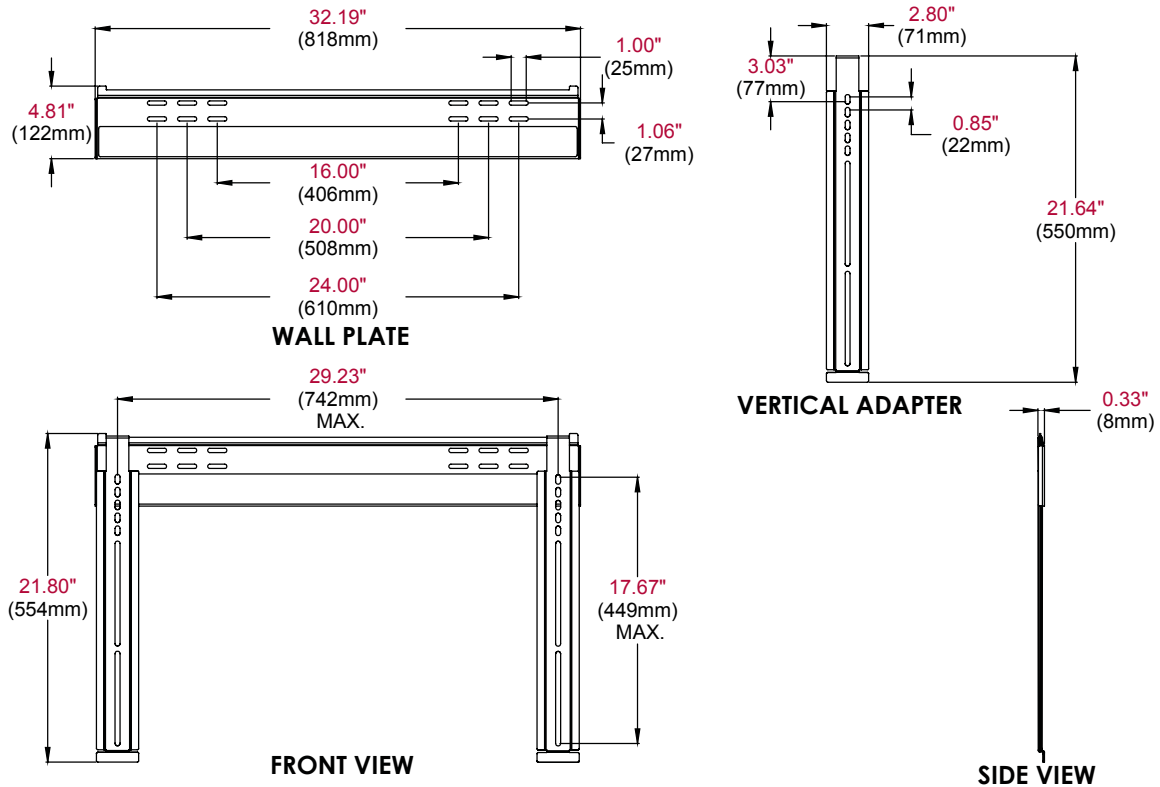

Display size: 37"-75"

Max load: 150lb (68kg)

FEATURES

- Ultra-thin design holds display only 0.33" (8mm) from the wall for a near-invisible application
- Universal mount compatible with ultra-thin displays with mounting patterns up to 742 x 449mm (29.23" W x 17.67" H)
- Universal brackets easily hook onto wall plate for an easy installation
- Industrial-strength Velcro® latching system secures display adaptors to wall plate in a single step, making installation fast and secure
- Lateral shift adjustment of up to 8" (203 mm) (depending on display model) for perfect display placement
- Mounts to wood studs, concrete, cinder block or metal studs (metal stud accessory required)
- Comes with fastener pack with all necessary display attachment hardware

Package Specifications

	PACKAGE SIZE (W x H x D)	PACKAGE SHIP WEIGHT	PACKAGE UPC CODE	PACKAGE CONTENTS	UNITS IN PACKAGE
SUF650P	37.06" x 2.375" x 6.313" (941 x 60 x 160mm)	7.6lb (3.5kg)	735029258360	Wall plate, universal display adaptors, mounting and display attachment hardware	1

Accessories

ACC415: Metal Stud Accessory Pack

NOTE: Display Compatibility Requirements
Designed exclusively for use with ultra-thin displays 2" (51mm) deep or less

All dimensions = inch (mm)

- The display does not require any additional heat ventilation room than 0.33" (8mm). Please refer to the manufacturer's requirements for mounting your display on the wall.
- The display must have a flat mounting surface, or the mounting holes need to be on the furthest back surface of the display.
- Input/Output connection must be properly orientated to accommodate mounting 0.33" (8mm) from the wall.