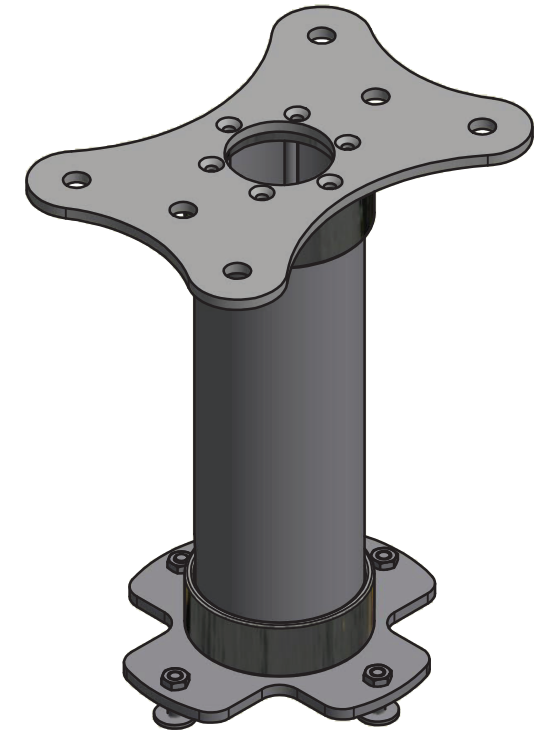

NOTES:

- An adaption system to allow the Peerless-AV PRG-UNV(W) projector bracket to combine with our Interfit pole system
- Available with standard pole lengths as show
- Custom lengths available (up to 4000mm)

ITEM NO	COLOUR	LENGTH (mm)
PRG030B	Black	300
PRG030W	White	300
PRG060B	Black	600
PRG060W	White	600
PRG090B	Black	900
PRG090W	White	900
PRG120B	Black	1200
PRG120W	White	1200

Manufacturing tolerance +/- 5mm
 All dimensions are in (mm)
 If installed in ceiling always allow for removal for servicing.