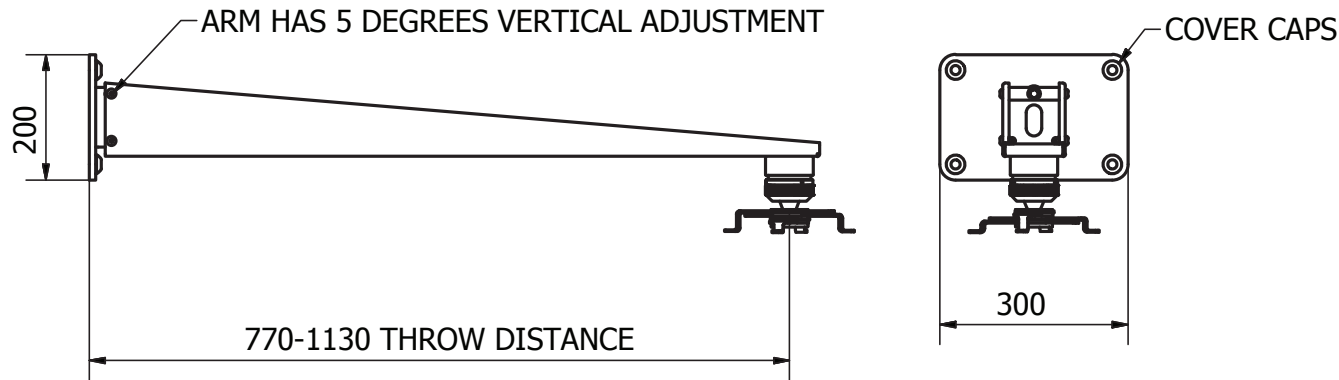

NOTES:

- Designed with electronic white board in mind
- Ideal for use with short throw projectors and with our CinemaSnap range of screens
- Includes 142000A Interfit Projector Bracket
- Also available in shorter lengths
- Black - 1429000B
- White - 1429000W

Manufacturing tolerance +/- 5mm
 All dimensions are in (mm)
 If installed in ceiling always allow for removal for servicing.

The Concept, Design and Details in this drawing are the property of Screen Technics with whom the copyright resides. They may not be reproduced without written permission of Screen Technics.