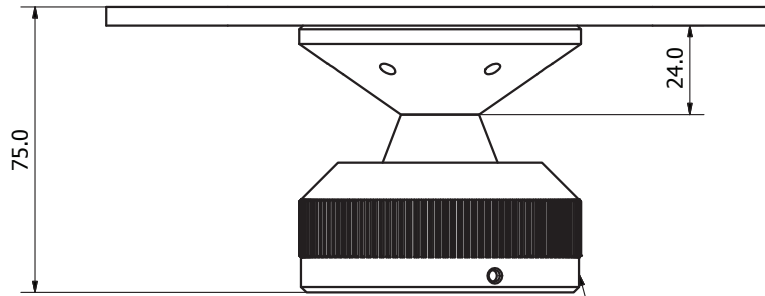

NOTES:

- Black - 1424000B
- White - 1424000W

HAS 30 DEGREES OF ADJUSTMENT TO SUIT SLOPING CEILINGS

1424000B - Black
1424000W - White

Manufacturing tolerance +/- 5mm
All dimensions are in (mm)
If installed in ceiling always allow for removal for servicing.